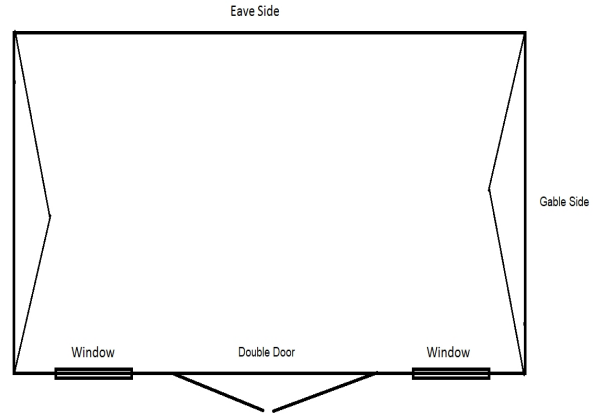

Sheds Unlimited LLC

(717)442-3281

www.shedsunlimited.net

8x12 Workshop w Vinyl Siding - Classic Shed Collection

Stock # 8137

Colors

Shed: Heritage Gray
 Roof: Charcoal Gray
 Corner Trim: Heritage Gray
 Door: White
 Trim On Door: No Trim
 Trim Around Door: White
 Fascia (Face) Trim: White
 Shutters: Black

Base Shed Includes

- 8x12 Workshop w Vinyl Siding - Classic Shed Collection
- Pressure treated skids
- 2x4 Pressure treated floor joists 16in O.C.
- 5/8th Flooring
- 2x4 walls and trusses 16in O.C.
- 6ft 6in high walls
- Two 18x36 windows with screens and Vinyl raised panel shutters
- Fiberglass 4ft6in door with 9 lite glass and heavy duty hinges
- 6/12 roof pitch
- 8in overhang all around
- 30 year Architectural shingles
- Features above included in base price -----